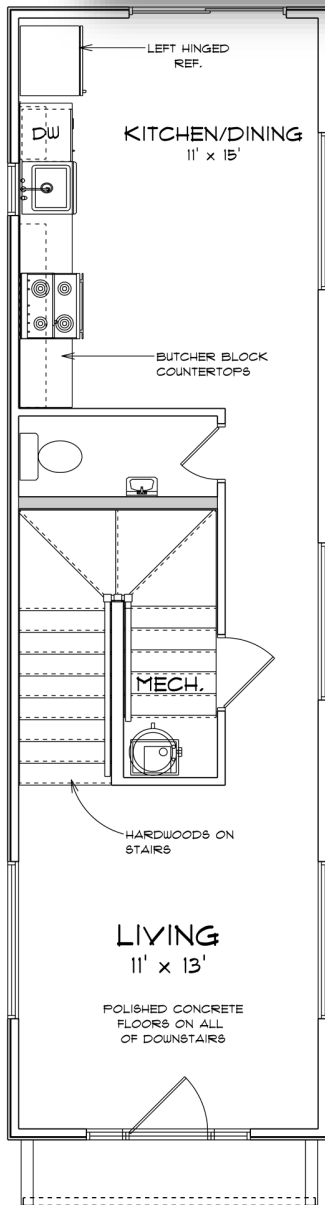

622 Delaware Ave.

- 2 BR, 1.5 BA
- 1,000 Sq Ft
- \$179,900

MAIN FLOOR

2ND FLOOR

Features:

- New Quality Kudzu Homes Construction
- Off-Street Paved Parking
- Tiny House Inspired Modern Farmhouse Design
- Two Bedrooms, 1.5 Baths
- 10' Ceilings on Main Floor with Soaring Vaulted Ceilings on Second Floor