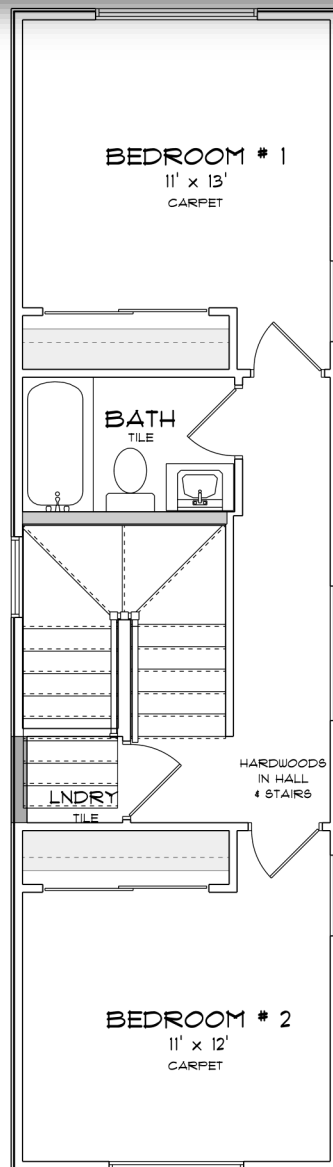

622 Delaware Ave.

- 2 BR, 1.5 BA
- 1,000 Sq Ft
- \$179,900

MAIN FLOOR

2ND FLOOR

Features:

- New Quality Kudzu Homes Construction
- Off-Street Paved Parking
- Tiny House Inspired Modern Farmhouse Design
- Two Bedrooms, 1.5 Baths
- 10' Ceilings on Main Floor with Soaring Vaulted Ceilings on Second Floor